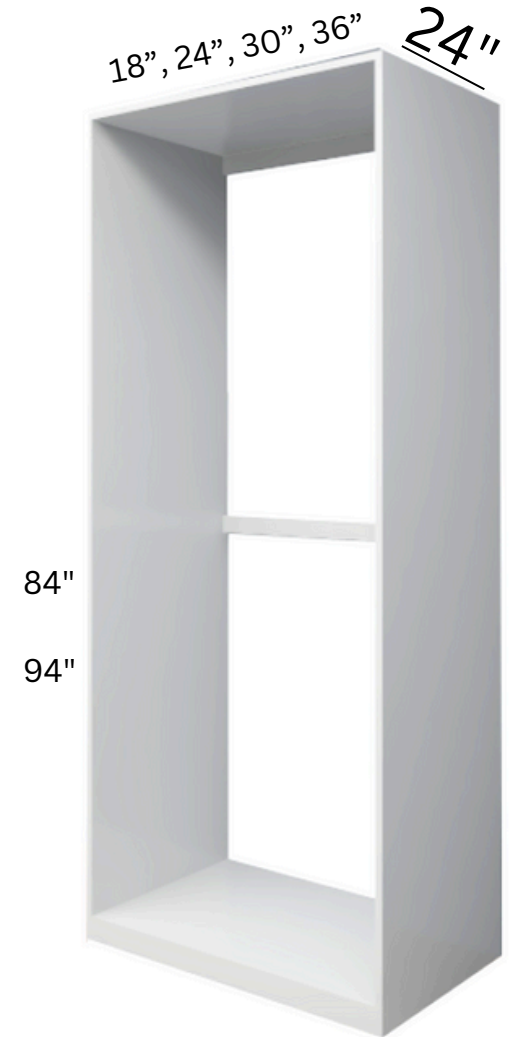

# TOWER CLOSETS

TC189415,TC249415,TC309415,TC369415,TC189421,TC249421,TC309421,TC369421,TC189424,TC249424,TC309424,TC369424

TC188415,TC248415,TC308415,TC368415,TC188421,TC248421,TC308421,TC368421,TC188424,TC248424,TC308424,TC368424

Overall Width: **18"**, **24"**, **30"**, **36"**; Overall Height: **84"**, **94"**; Overall Depth: **15"**, **21"**, **24"**